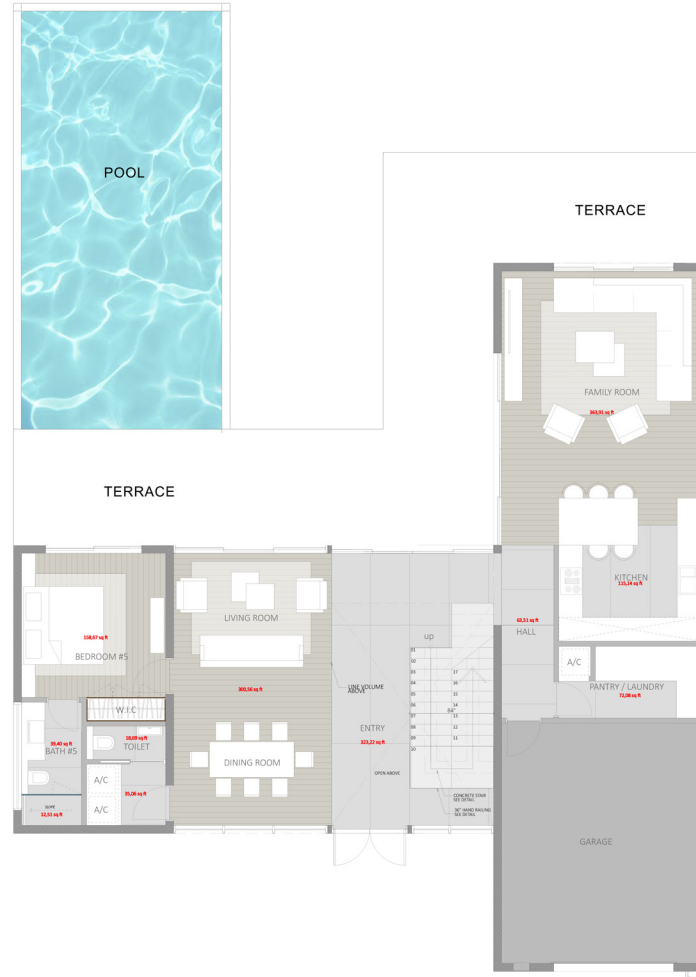

SABAL DEVELOPMENT

4,141 SQ FT.

FIRST FLOOR
Total 2,022 Sq Ft

SABAL DEVELOPMENT

4,141 SQ FT.

SECOND FLOOR
Total 2,119 SQ FT