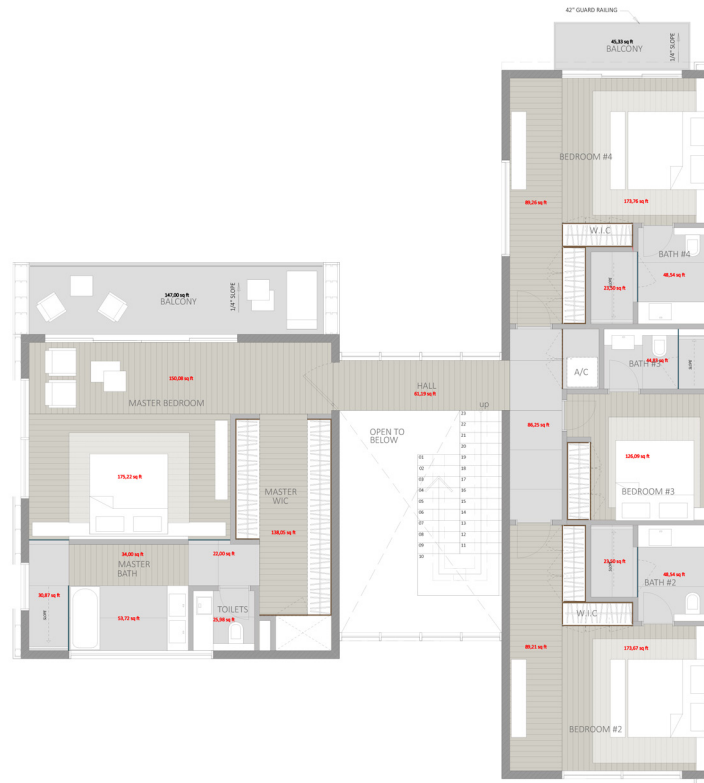

SABAL DEVELOPMENT

4,141 SQ FT.

FIRST FLOOR
Total 2,022 Sq Ft

SABAL DEVELOPMENT

4,141 SQ FT.

SECOND FLOOR
Total 2,119 SQ FT